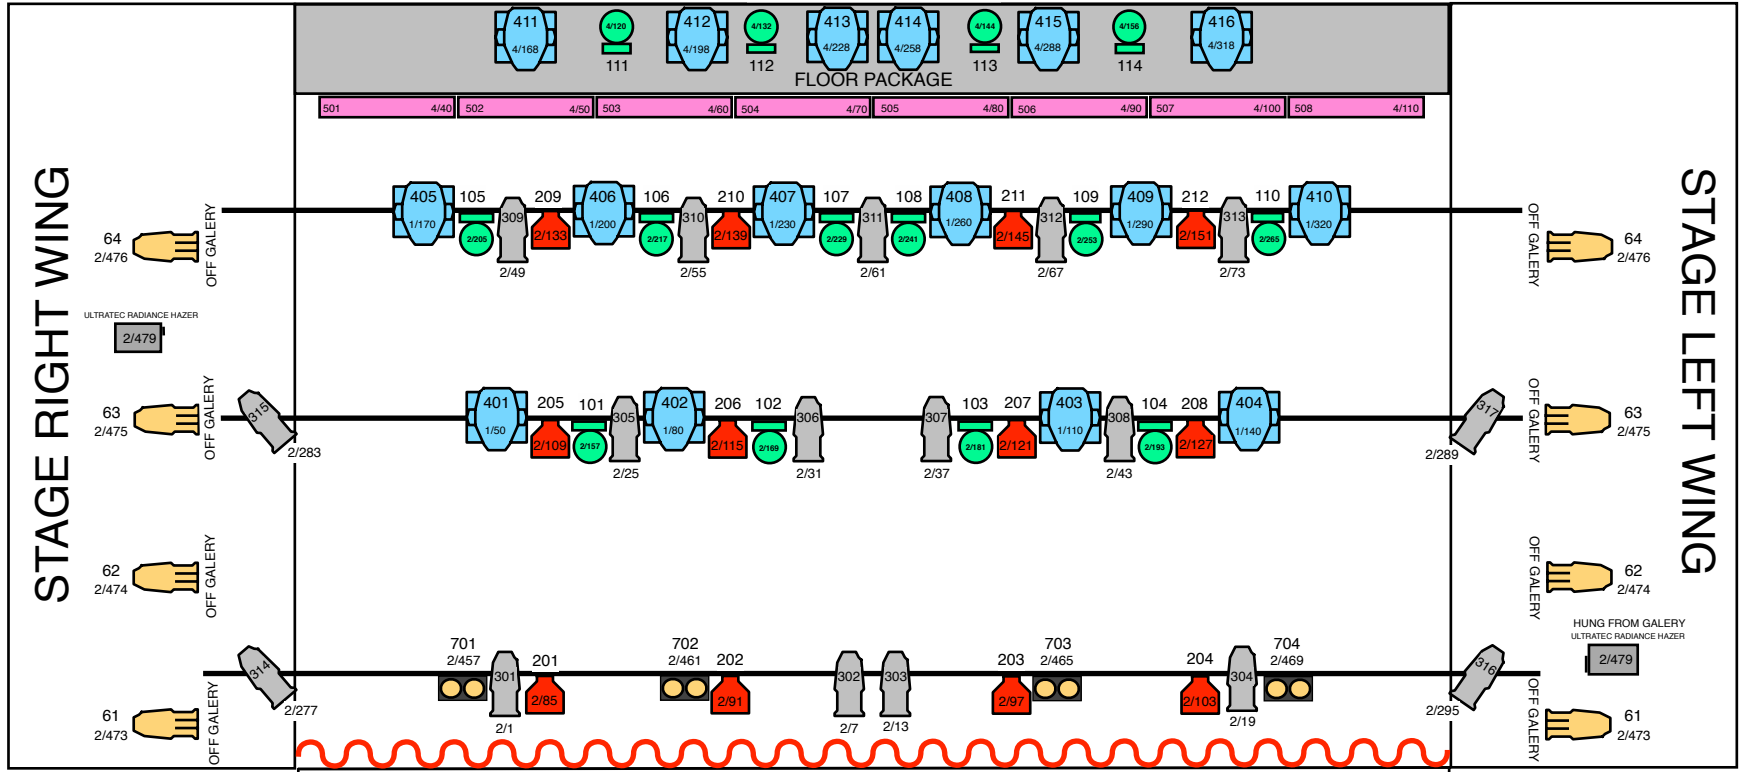

ECTOR THEATRE O/H WITH FLOOR LIGHTING CHANNEL PLOT

UP STAGE WALL

HOUSE LEFT LADDER

HOUSE RIGHT LADDER

PROSCENIUM WALL

FOH CAT WALK

	 ETC COLOR SOURCE SPOT (Mode Direct)	 ETC COLOR SOURCE PAR (Mode Direct)	 MARTIN MAC III PROFILE (16B-EXTENDED)	 Ovation Cyc 1 FC (16ch)
 ETC SOURCE FOUR LEKO (14°)	 SHOWLINE 640 BAR (RGBW 8BIT 1 GRP)	 MARTIN MAC 101 WASH (RAW)	 Cuepix Blinder WW2 (4ch)	