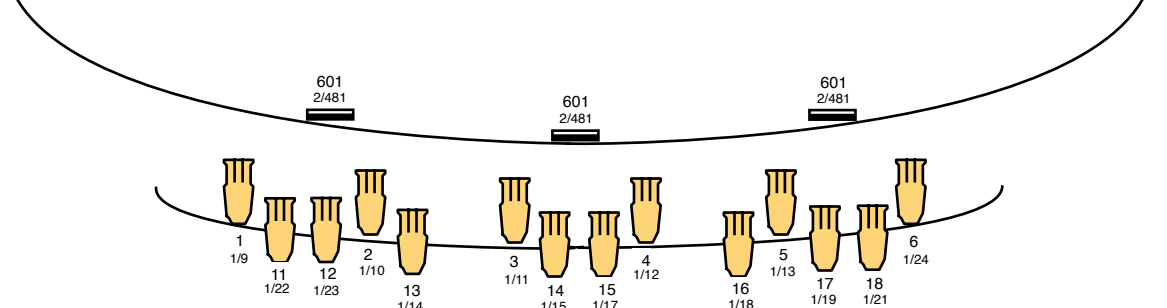

ECTOR THEATRE O/H WITH FLOOR LIGHTING CHANNEL PLOT

UP STAGE WALL

HOUSE LEFT LADDER

HOUSE RIGHT LADDER

PROSCENIUM WALL

FOH CAT WALK

	 ETC COLOR SOURCE SPOT (Mode Direct)	 ETC COLOR SOURCE PAR (Mode Direct)	 MARTIN MAC III PROFILE (16B-EXTENDED)	 Ovation Cyc 1 FC (16ch)
 ETC SOURCE FOUR LEKO (14°)	 SHOWLINE 640 BAR (RGBW 8BIT 1 GRP)	 MARTIN MAC 101 WASH (RAW)	 Cuepix Blinder WW2 (4ch)	