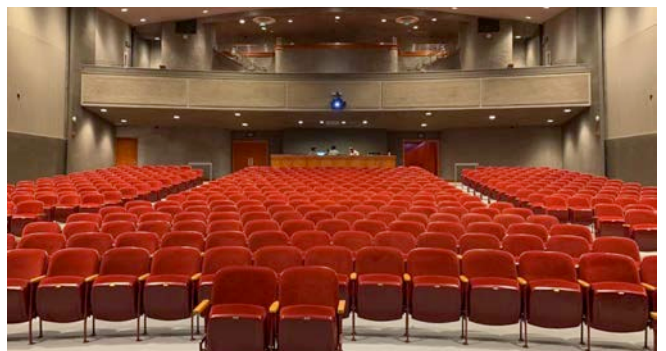

LIGHTING

- ETC Ion XE with Touchscreen Tablet & Visualizer
- (38) ETC Source4 575W lamp
- (12) ETC Colorsource Spots 36° Lens
- (6) ETC Colorsource Spots 25-50° Zoom Lens
- (12) ETC PARs
- (16) Martin Mac 101 Moving PARs
- (10) Martin III Moving Spots
- (8) Showline SL Bar 640
- (2) Lycan M2 1200W Spot Lights

STAGE

- 42' x 38' x 3.5'
- Waterfall Curtain
- Orchestra Pit
- Presentation Screen 25'x25'
- Projector Screen 42'x40'
- 4k Projector

ACCOMMODATIONS

- Gear Storage
- (1) Private Star Green Room
- (2) Dressing Rooms
- Private Restrooms
- Showers
- Washer & Dryer
- Overnight Parking Lot for Tour Bus
- Parking Garage
- Physically connected to The Odessa Marriott Hotel and Conference Center with in-house Restaurant & Bar

POWER

Guest Power

- (2) 200 amp cam lock 3 phase power input panels
- (1) 100 amp cam lock 3 phase power input panels

House Power

House power consists of following:

1) L21-20 3
2) 20A Edison Circuits

MICROPHONES

- (6) Shure SM57
- (8) Shure SM58
- (2) Shure SM81
- (1) Shure VP88
- (2) Shure Beta 52A
- (4) Shure Beta 98AMP/C
- (1) Shure MX418D/C
- (4) Shure QLXD124/85-G50
- (2) Sennheiser 421
- (4) Sennheiser e906
- (4) Atlas Sound Drum Mic Stands
- (8) Atlas Sound Long Boom Mic Stands
- (4) Atlas Sound Short Boom Mic Stands
- (2) K&M Overhead Mic Stands
- (4) LP Mic Claws