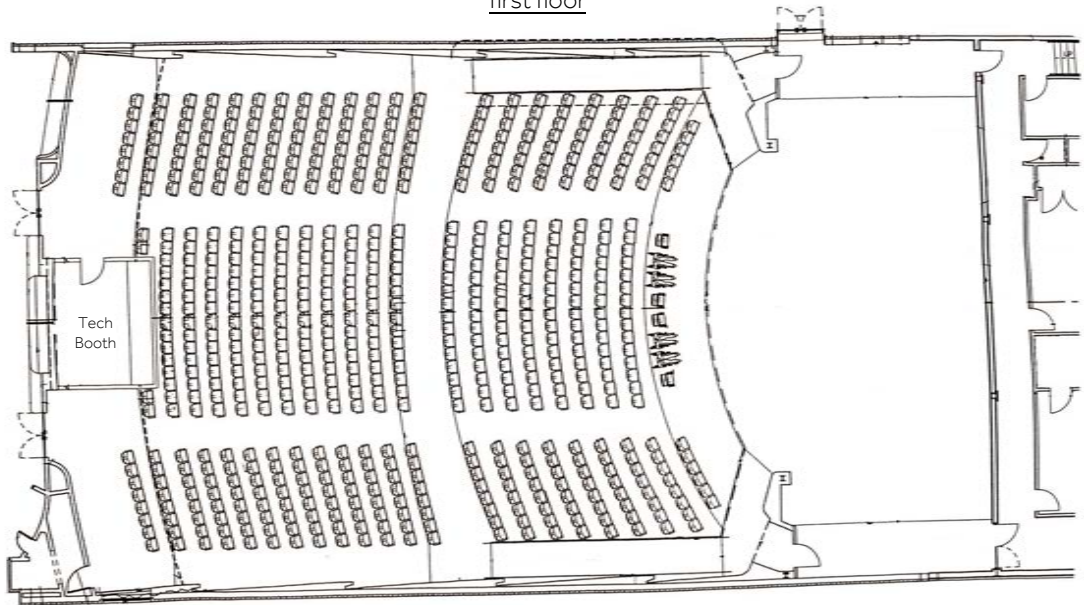

first floor